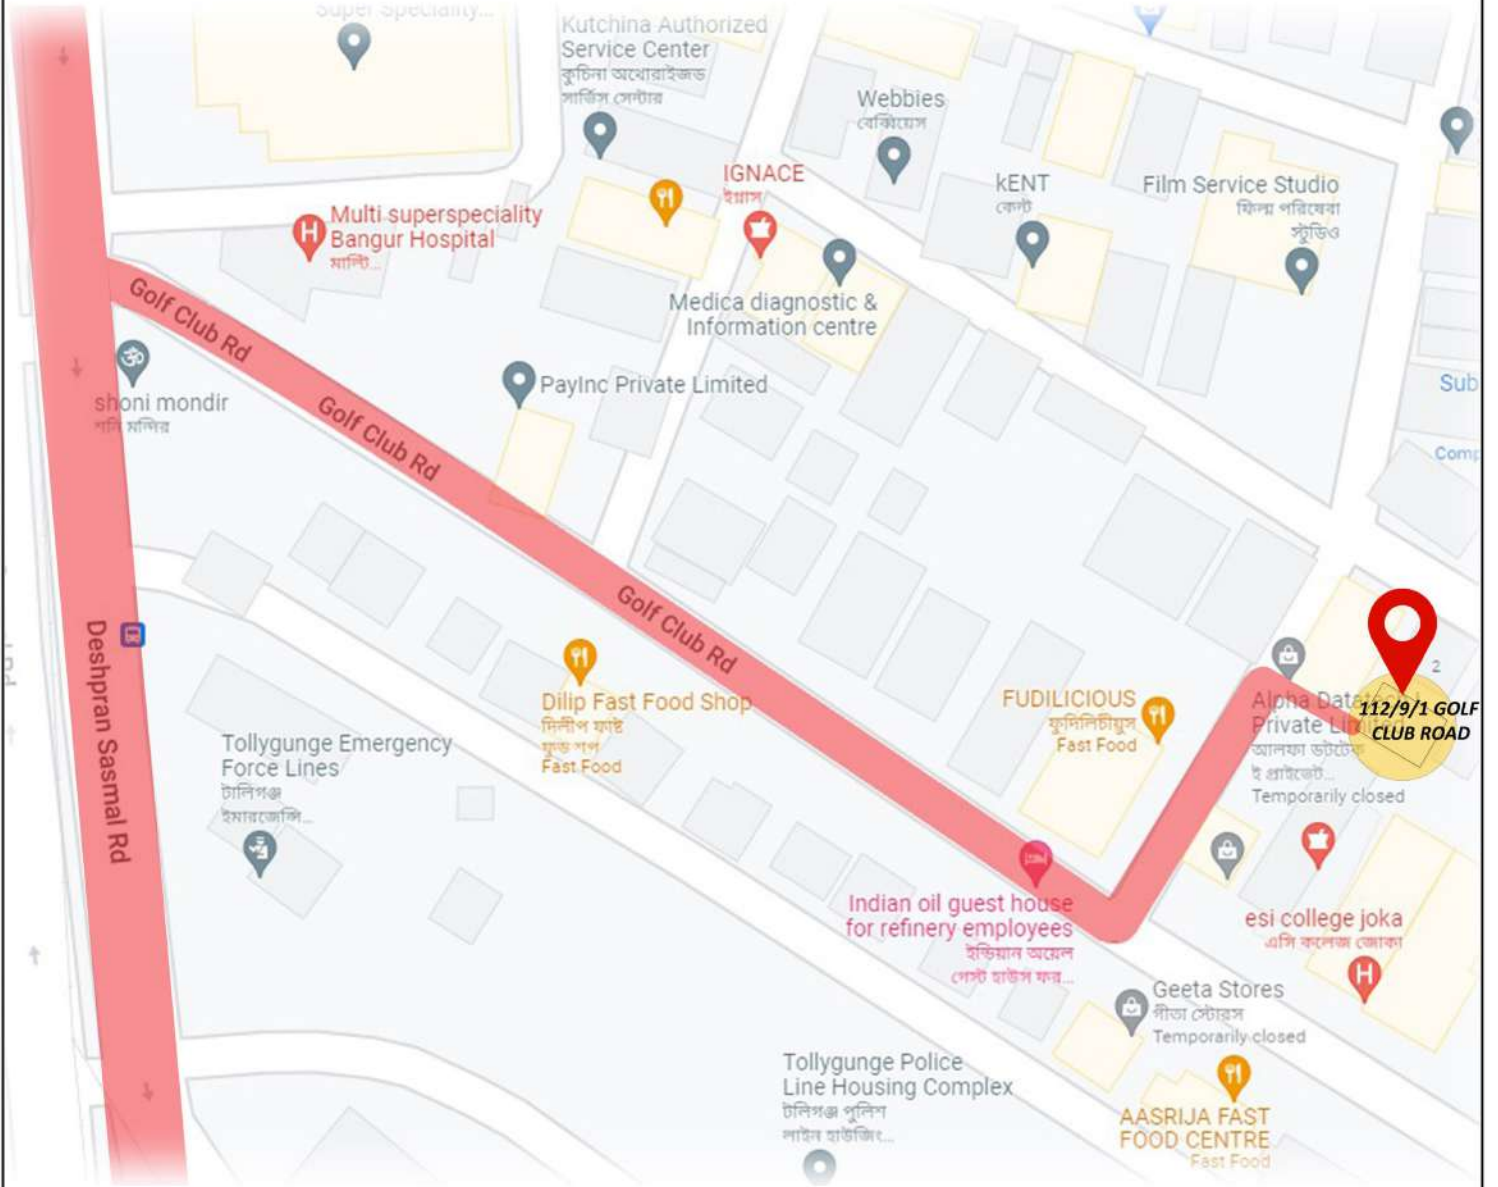

GROUND FLOOR PLAN OF
PREMISES NO. 112/9/1 GOLF
CLUB ROAD, KOLKATA

A SIGNATURE PROJECT OF

422 Lake Gardens
Kolkata:700045
website: www.moduleindia.com

112/9/1 GOLF CLUB ROAD

LOCATION GUIDE FOR 112/9/1 GOLF CLUB ROAD